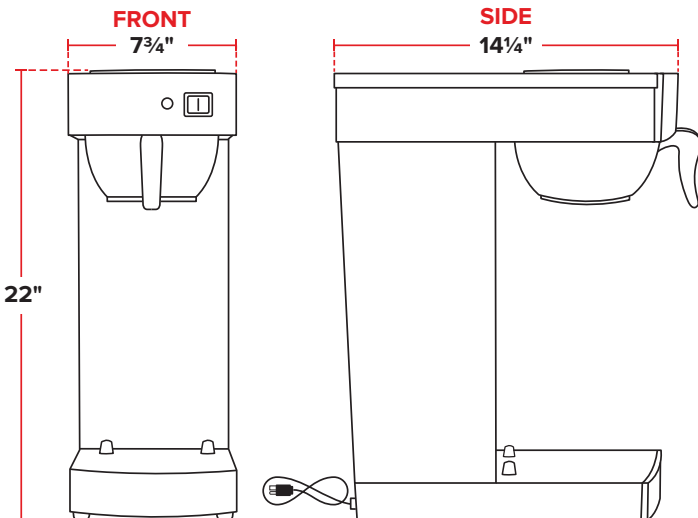

PROJECT: _____

MODEL: _____

ITEM #: _____ QUANTITY: _____

APPROVAL: _____ DATE: _____

Pourover Airpot Coffee Brewer

ITEM NUMBER

#177C15

SPECIAL FEATURES

- All external stainless steel construction
- Brews 56 cups (3.5 gallons) per hour
- Airpot sold separately
- Ideal for church functions, break rooms, waiting areas, and other light duty applications
- Compact design is ideal for applications with limited counter space

ACCESSORIES

Item Number	Product Description
3591901033	Coffee Maker Delimiting Spring

RECOMMENDED COMPANION PRODUCTS

There's nothing like the enticing aroma of freshly brewed coffee. With Crown Beverages coffee, you'll always serve a perfect cup!

TECHNICAL DATA

Dimensions	7³/₄" x 14¹/₄" x 22"
Output	3.5 Gallons Per Hour
Brewer Type	Airpot
Voltage	120V
Wattage	1650W
Hertz	60
Amps	13.7
Coffee Filter Size	9³/₄" x 4¹/₄"-4¹/₂"
Tank Capacity	0.5 Gal
Water Source	Pourover

5-15P