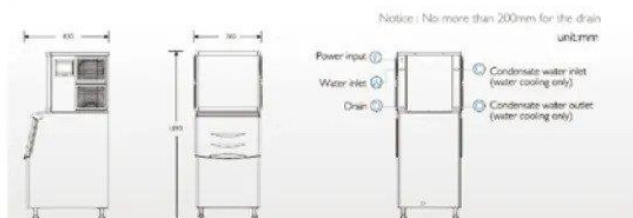

Ice Storage: 36kg

Gross Weight: 67kg

Power: 850W

Dimension: 660x685x920mm

Cube Ice Machine/Modular Type (Classic)

SK-350P

Ice production: 159kg/24h
Ice Storage: 105kg
Gross Weight: 94kg
Power: 1000W
Dimension: 560x830x1718mm

SK-420P

Ice production: 191kg/24h
Ice Storage: 105kg
Gross Weight: 96kg
Power: 1100W
Dimension: 560x830x1718mm

SK-500P

Ice production: 227kg/24h
Ice Storage: 125kg
Gross Weight: 120kg
Power: 1240W
Dimension: 760x830x1718mm

SK-500H

Ice production: 275kg/24h
Ice Storage: 105kg
Gross Weight: 110kg
Power: 1360W
Dimension: 560x830x1893mm

SK-700P

Ice production: 315kg/24h
Ice Storage: 125kg
Gross Weight: 122kg
Power: 1420W
Dimension: 760x830x1718mm

SK-700H

Ice production: 315kg/24h
Ice Storage: 105kg
Gross Weight: 110kg
Power: 1460W
Dimension: 560x830x1893mm

Cube Ice Machine/Modular Type (Classic)

SK-1000P

Ice production: 455kg/24h

Ice Storage: 125kg