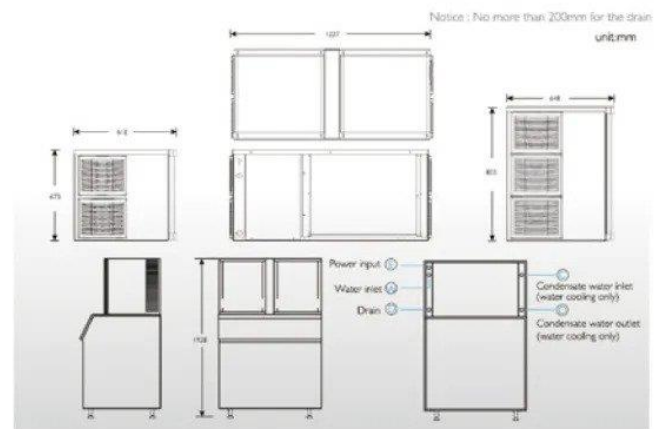

Power: 360W

Dimension: 500x590x890mm

SK-160P

Ice production: 73kg/24h

Ice Storage: 36kg

Gross Weight: 65kg

Power: 460W

Dimension: 660x685x920mm

SK-500H

Ice production: 275kg/24h
Ice Storage: 105kg
Gross Weight: 110kg
Power: 1360W
Dimension: 560x830x1893mm

SK-700P

Ice production: 315kg/24h
Ice Storage: 125kg
Gross Weight: 122kg
Power: 1420W
Dimension: 760x830x1718mm

Gross Weight: 140kg

Power: 2300W

Dimension: 760x830x1893mm

SK-1500P

Ice production: 680kg/24h

Ice Storage: 315kg

Gross Weight: 220kg

Power: 2860W

Dimension: 1227x973x1928mm

SK-2000P

Ice production: 900kg/24h

Ice Storage: 315kg

Gross Weight: 270kg

Power: 3800W

Dimension: 1227x973x2058mm

Shanghai Chuangli Refrigeration Equipment Co., Ltd.