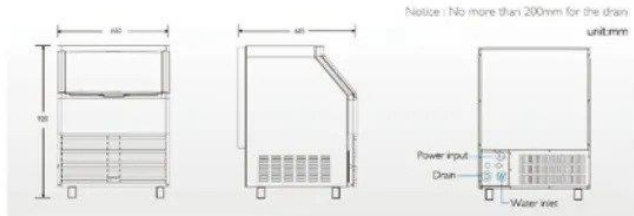

Power: 360W

Dimension: 500x590x890mm

SK-160P

Ice production: 73kg/24h

Ice Storage: 36kg

Gross Weight: 65kg

Power: 460W

Dimension: 660x685x920mm

SK-210P

Ice production: 95kg/24h

Ice Storage: 36kg

Gross Weight: 66kg

Power: 580W

Dimension: 660x685x920mm

SK-280P

Ice production: 127kg/24h

Ice Storage: 36kg

Gross Weight: 67kg

Power: 850W

Dimension: 660x685x920mm

Cube Ice Machine/Modular Type (Classic)

SK-350P

Ice production: 159kg/24h
Ice Storage: 105kg
Gross Weight: 94kg
Power: 1000W
Dimension: 560x830x1718mm

SK-420P

Ice production: 191kg/24h
Ice Storage: 105kg
Gross Weight: 96kg
Power: 1100W
Dimension: 560x830x1718mm

SK-500P

Ice production: 227kg/24h
Ice Storage: 125kg
Gross Weight: 120kg
Power: 1240W
Dimension: 760x830x1718mm