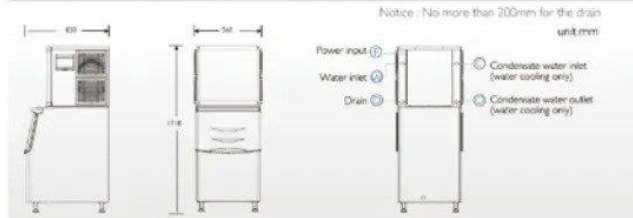

SK-210P

Ice production: 95kg/24h

Ice Storage: 36kg

Gross Weight: 66kg

Power: 580W

Dimension: 660x685x920mm

SK-280P

Ice production: 127kg/24h

Ice Storage: 36kg

Gross Weight: 67kg

Power: 850W

Dimension: 660x685x920mm

Cube Ice Machine/Modular Type (Classic)

SK-350P

Ice production: 159kg/24h
Ice Storage: 105kg
Gross Weight: 94kg
Power: 1000W
Dimension: 560x830x1718mm

SK-420P

Ice production: 191kg/24h
Ice Storage: 105kg
Gross Weight: 96kg
Power: 1100W
Dimension: 560x830x1718mm

SK-500P

Ice production: 227kg/24h
Ice Storage: 125kg
Gross Weight: 120kg
Power: 1240W
Dimension: 760x830x1718mm

SK-500H

Ice production: 275kg/24h
Ice Storage: 105kg
Gross Weight: 110kg
Power: 1360W
Dimension: 560x830x1893mm

SK-700P

Ice production: 315kg/24h
Ice Storage: 125kg
Gross Weight: 122kg
Power: 1420W
Dimension: 760x830x1718mm