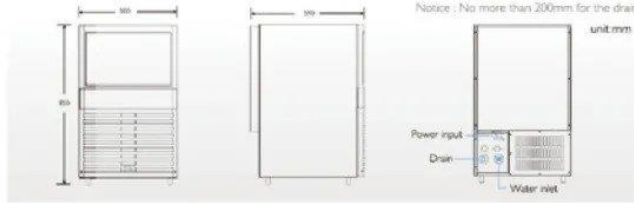

Power: 280W

Dimension: 500x450x800mm

SK-80P

Ice production: 36kg/24h

Ice Storage: 15kg

Gross Weight: 40kg

Power: 300W

Dimension: 500x450x800mm

SK-120P

Ice production: 55kg/24h

Ice Storage: 18kg

Gross Weight: 50kg

Power: 360W

Dimension: 500x590x850mm

SK-80PT

Ice production: 36kg/24h

Ice Storage: 15kg

Gross Weight: 40kg

Power: 300W

Dimension: 500x450x840mm

SK-120PT

Ice production: 55kg/24h

Ice Storage: 18kg

Gross Weight: 50kg

Power: 360W

Dimension: 500x590x890mm

SK-160P

Ice production: 73kg/24h

Ice Storage: 36kg

Gross Weight: 65kg

Power: 460W

Dimension: 660x685x920mm