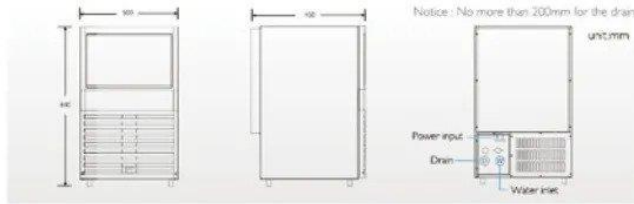

SK-120P

Ice production: 55kg/24h

Ice Storage: 18kg

Gross Weight: 50kg

Power: 360W

Dimension: 500x590x850mm

SK-80PT

Ice production: 36kg/24h

Ice Storage: 15kg

Gross Weight: 40kg

Power: 300W

Dimension: 500x450x840mm

SK-120PT

Ice production: 55kg/24h

Ice Storage: 18kg

Gross Weight: 50kg

Power: 360W

Dimension: 500x590x890mm

SK-160P

Ice production: 73kg/24h

Ice Storage: 36kg

Gross Weight: 65kg

Power: 460W

Dimension: 660x685x920mm

Ice Storage: 36kg

Gross Weight: 67kg

Power: 850W

Dimension: 660x685x920mm

Cube Ice Machine/Modular Type (Classic)

SK-350P

Ice production: 159kg/24h
Ice Storage: 105kg
Gross Weight: 94kg
Power: 1000W
Dimension: 560x830x1718mm