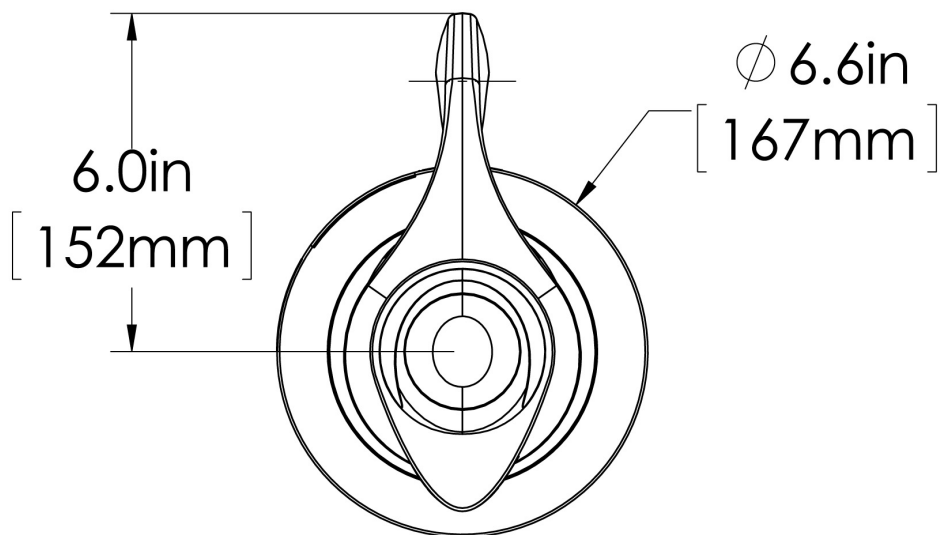

Agency:

Specifications

Product #: 51746.0003

Finish: Stainless

Handle: Black

Liner: Stainless Steel

Additional Features

Brew-Through Lid

Holding Capacity

English	Metric
64 oz.	1.9 L

 **WARNING:**

BUNN® reserves the right to change specifications and product design without notice. Such revisions do not entitle the buyer to corresponding changes, improvements, additions or replacements for previously purchased equipment. For most current specifications and other info visit bunn.com.

Last Updated:
06/16/2026

	Unit			Shipping				
	Height	Width	Depth	Height	Width	Depth	Weight	Volume
English	7.3 in.	6.8 in.	9.2 in.	-	-	-	-	-
Metric	18.5 cm	17.3 cm	23.4 cm	-	-	-	-	-

BUNN® reserves the right to change specifications and product design without notice. Such revisions do not entitle the buyer to corresponding changes, improvements, additions or replacements for previously purchased equipment. For most current specifications and other info visit bunn.com.