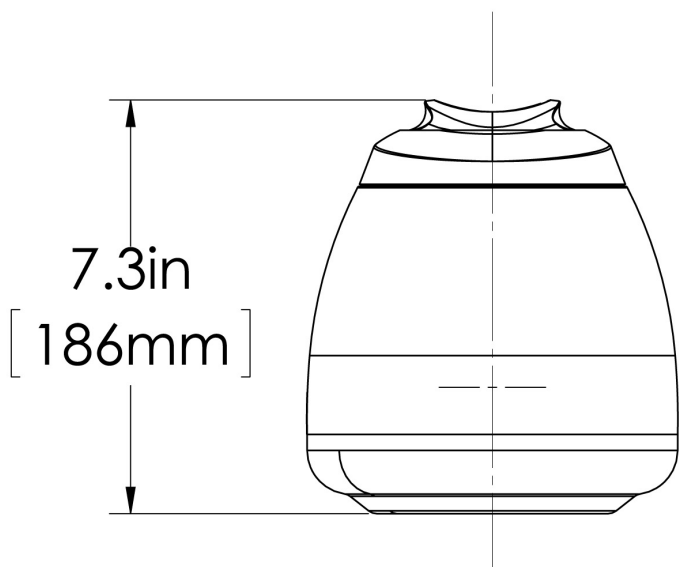

Last Updated:
06/16/2026

	Unit			Shipping				
	Height	Width	Depth	Height	Width	Depth	Weight	Volume
English	7.3 in.	6.8 in.	9.2 in.	-	-	-	-	-
Metric	18.5 cm	17.3 cm	23.4 cm	-	-	-	-	-

BUNN® reserves the right to change specifications and product design without notice. Such revisions do not entitle the buyer to corresponding changes, improvements, additions or replacements for previously purchased equipment. For most current specifications and other info visit bunn.com.