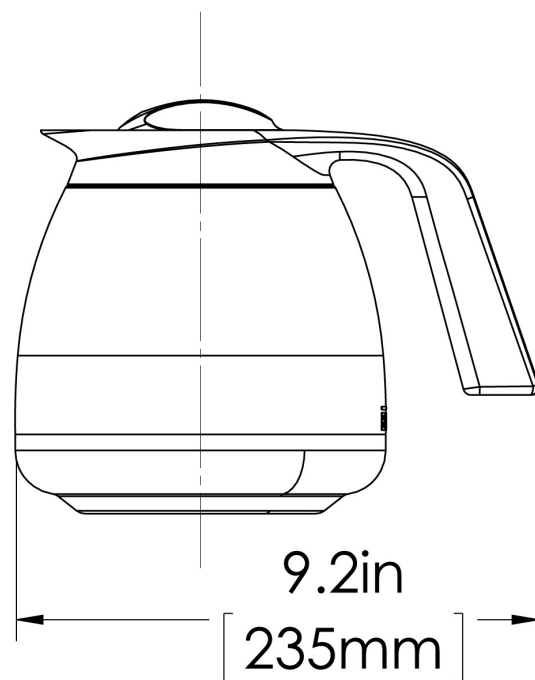

Holding Capacity

English	Metric
64 oz.	1.9 L

 **WARNING:**

BUNN® reserves the right to change specifications and product design without notice. Such revisions do not entitle the buyer to corresponding changes, improvements, additions or replacements for previously purchased equipment. For most current specifications and other info visit bunn.com.

Last Updated:
06/16/2026

	Unit			Shipping				
	Height	Width	Depth	Height	Width	Depth	Weight	Volume
English	7.3 in.	6.8 in.	9.2 in.	-	-	-	-	-
Metric	18.5 cm	17.3 cm	23.4 cm	-	-	-	-	-

BUNN® reserves the right to change specifications and product design without notice. Such revisions do not entitle the buyer to corresponding changes, improvements, additions or replacements for previously purchased equipment. For most current specifications and other info visit bunn.com.